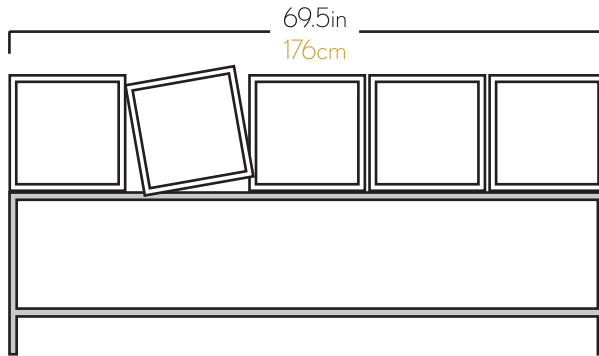

## console table | display cabinet

'Twisted' is a console table, a wall mounted display cabinet, a vertical bookshelf, or all 3. 4 in-line boxes frame the twisted one, creating a subtle focal point. The box in question is offset on 3 different axis, perfectly intersecting the adjacent cubes, defying convention. Specifically designed to add just enough chaos to your all-to-regimented world.

### dimensions:

individual box:  
13.5w  
13.5h  
11.5d

**material:** Solid, vertical edge-grain bamboo  
Danish oil and wax finish  
Available with steel stand, wall-mount brackets or felt "feet" (vertical application)  
Additional cubes and custom colors also available.