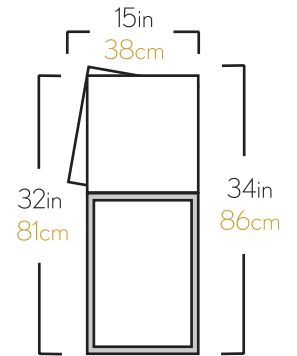

## console table | display cabinet

'Twisted' is a console table, a wall mounted display cabinet, a vertical bookshelf, or all 3. 4 in-line boxes frame the twisted one, creating a subtle focal point. The box in question is offset on 3 different axis, perfectly intersecting the adjacent cubes, defying convention. Specifically designed to add just enough chaos to your all-to-regimented world.

### dimensions:

individual box:  
13.5w  
13.5h  
11.5d

**material:** Solid, vertical edge-grain bamboo  
Danish oil and wax finish  
Available with steel stand, wall-mount brackets or felt "feet" (vertical application)  
Additional cubes and custom colors also available.